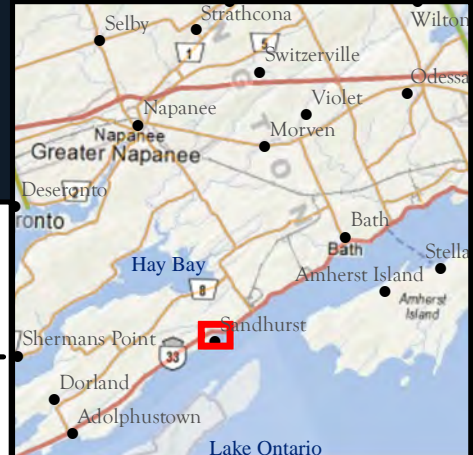

0 100 200 300 Meters

Note: Aerial Imagery captured in the Spring of 2014